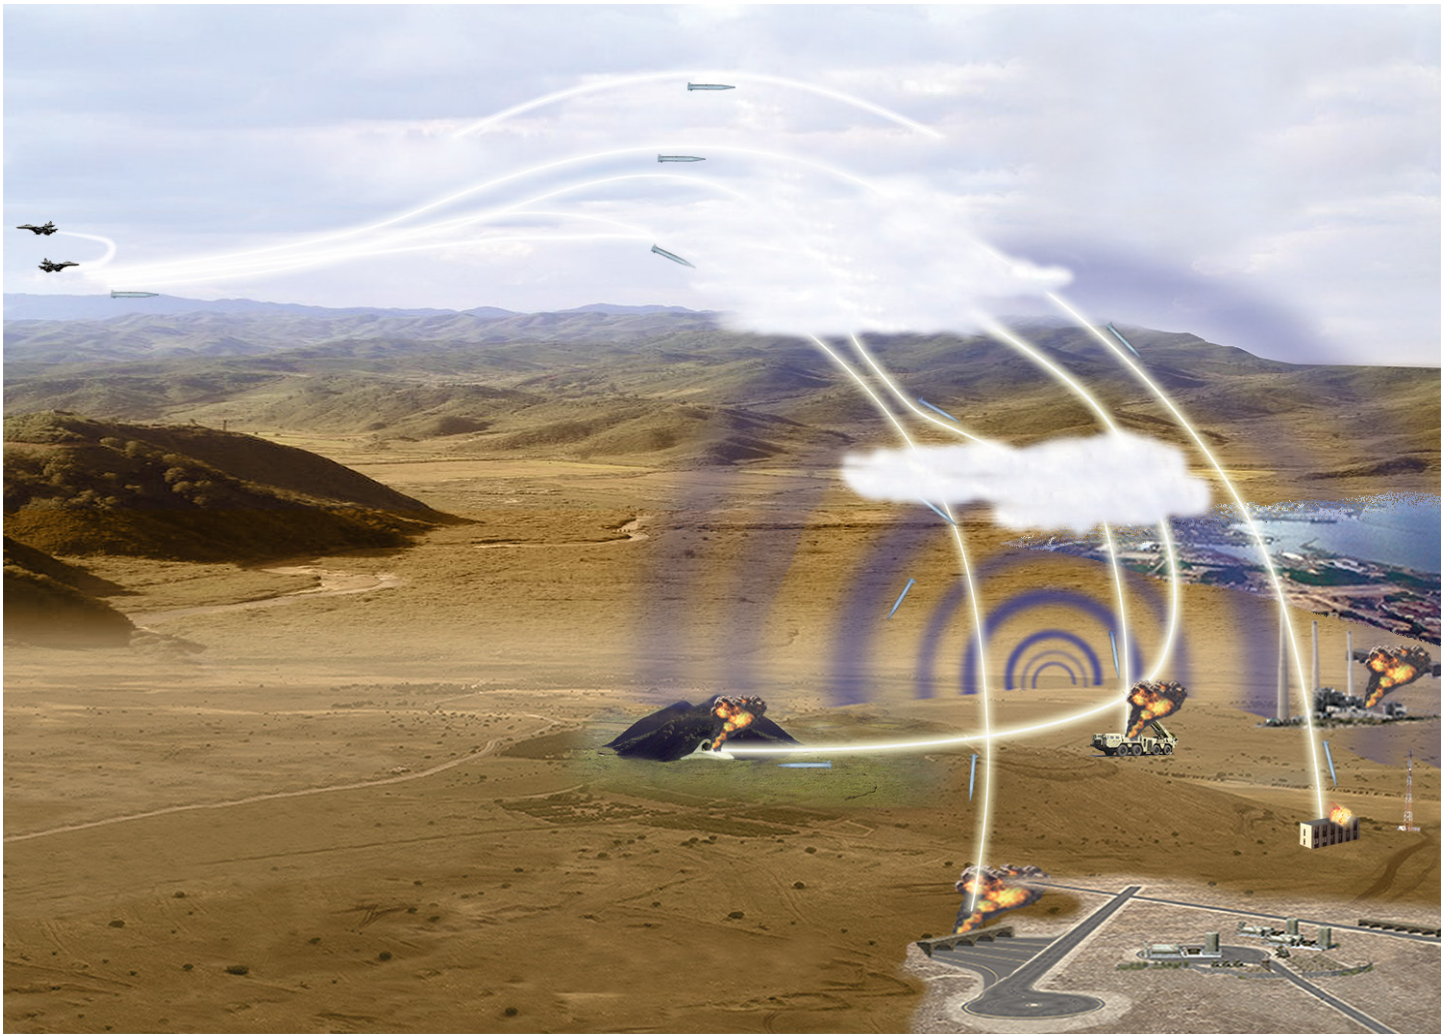

Guidance and Target Acquisition

ROCKS has day, night, and all-weather capabilities, based on its advanced electro-optical seeker. The Automatic Target Acquisition algorithm, with its unique scene-matching and Anti-Radiation technologies, overcomes GPS

jamming, navigation, and Target Location Errors.

Features

- Autonomous operation
- Tactical trajectory flexibility
- Simple mission planning
- Anti-Radiation homing for Time Critical Targets
- GPS for targets of opportunity

ROCKS Specifications

CEP	3 meters
Warhead	Penetration or Blast Fragmentation
Fuse	Preset and Cockpit-Selectable
Navigation	INS/GPS

RAFAEL
ADVANCED DEFENSE SYSTEMS LTD.

Air and C⁴ISR Systems Division

Tel: (972)73-336-8503 Fax: (972)73-336-6257

E-mail: c4isr_mkt@rafael.co.il

HQ Tel: (972)73-335-4174 Fax: (972)73-335-4657

E-mail: intl-mkt@rafael.co.il www.rafael.co.il